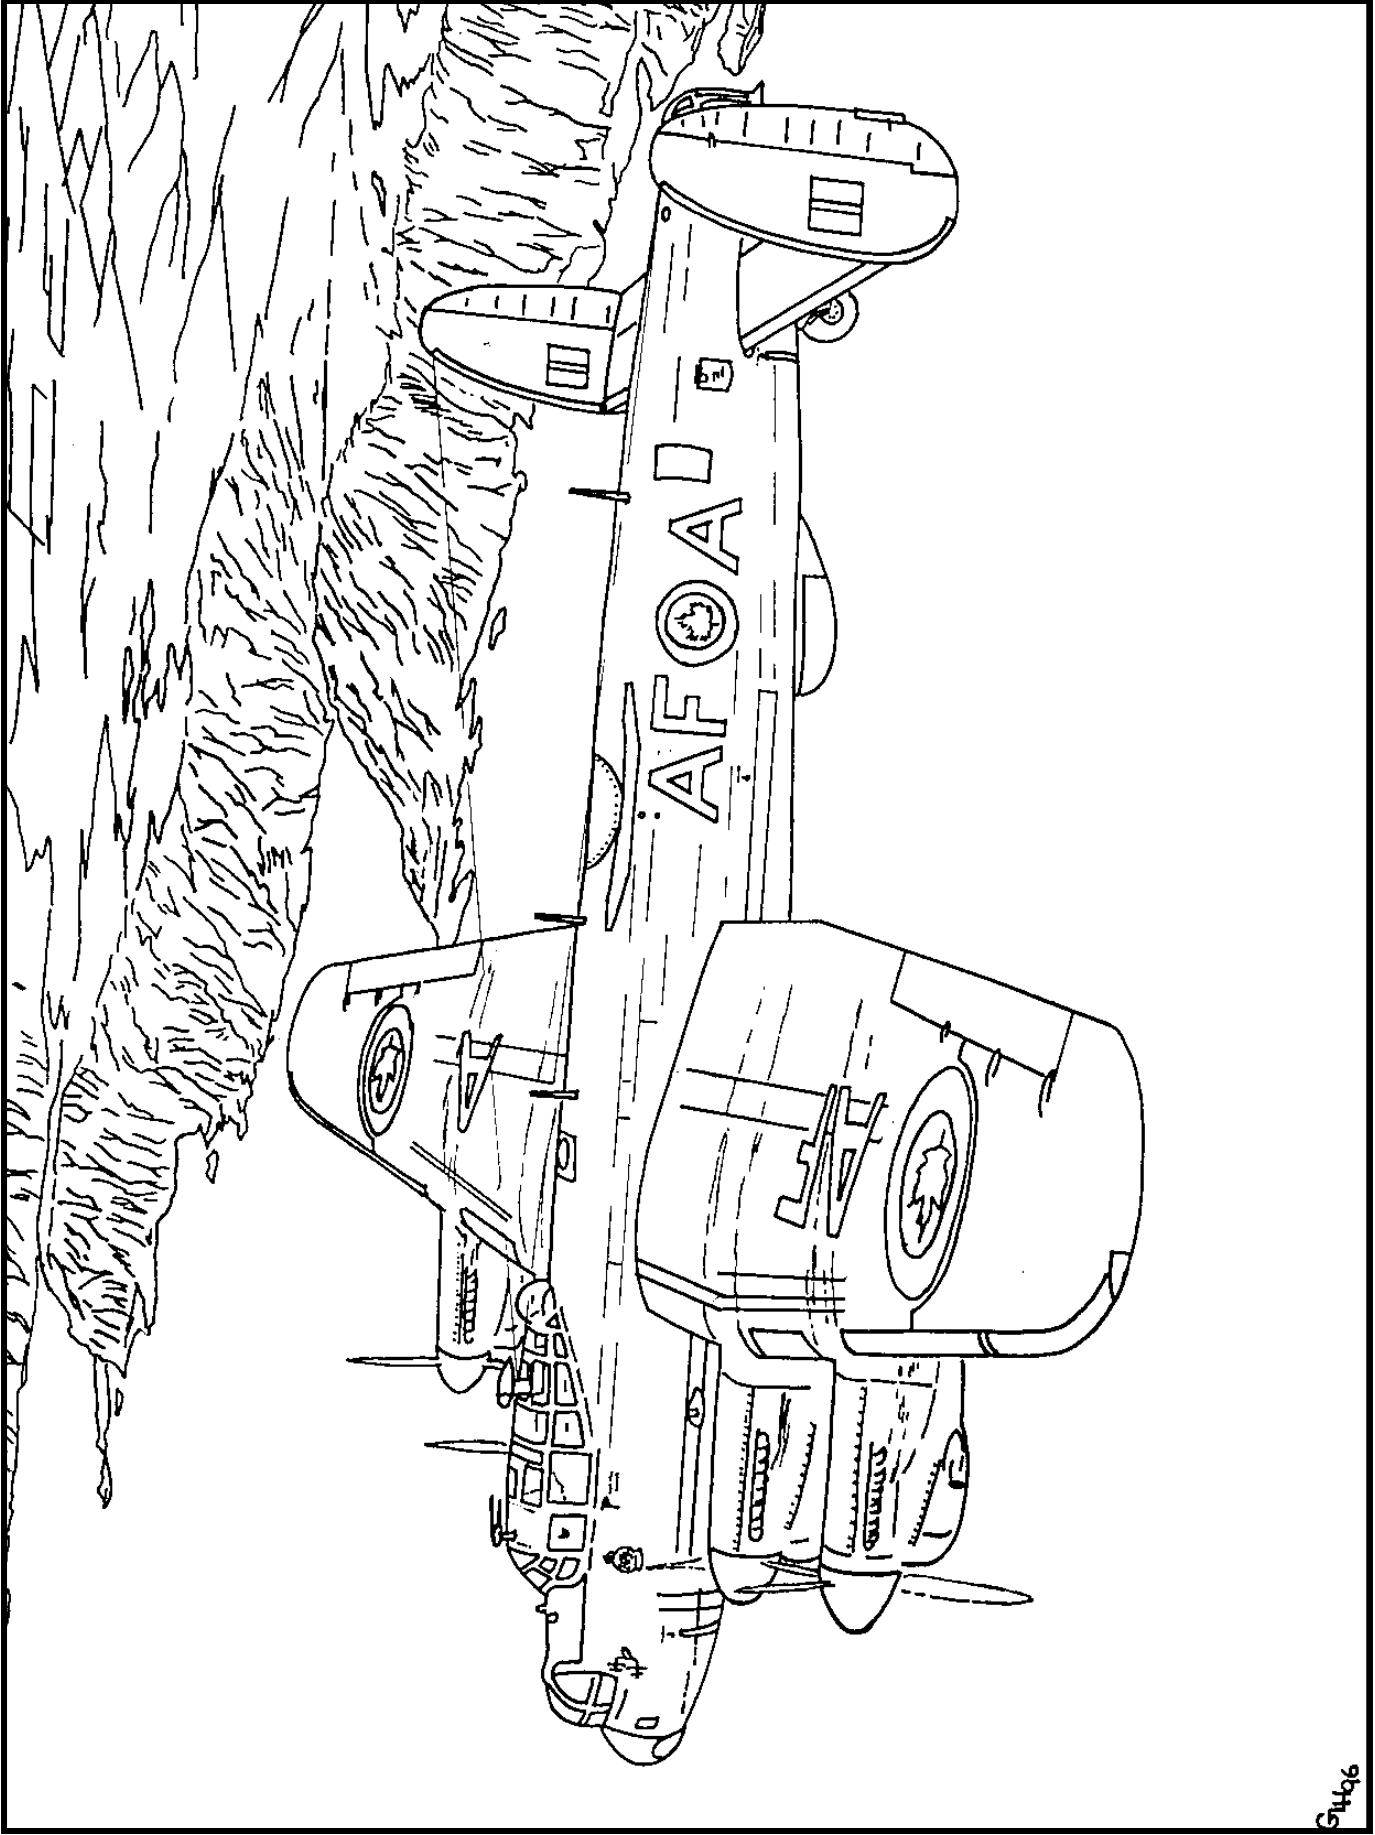

BOMBER COMMAND MUSEUM OF CANADA

COLOURING BOOK

Lancaster Bomber on display at the museum

Lancasters on night operations

Ansons over southern Alberta

Recovering an Anson

CF-100 "Canuck" on display at the museum

Fairchild Cornell over the prairies

Lancaster Cockpit

Tiger Moth over Saskatchewan

94th

5446

Royal Canadian Air Force Lancaster on patrol during the 1950's

The museum's CF-100 flying during the 1960's

G 4496

Breaking up a Lancaster Bomber at Pearce, Alberta