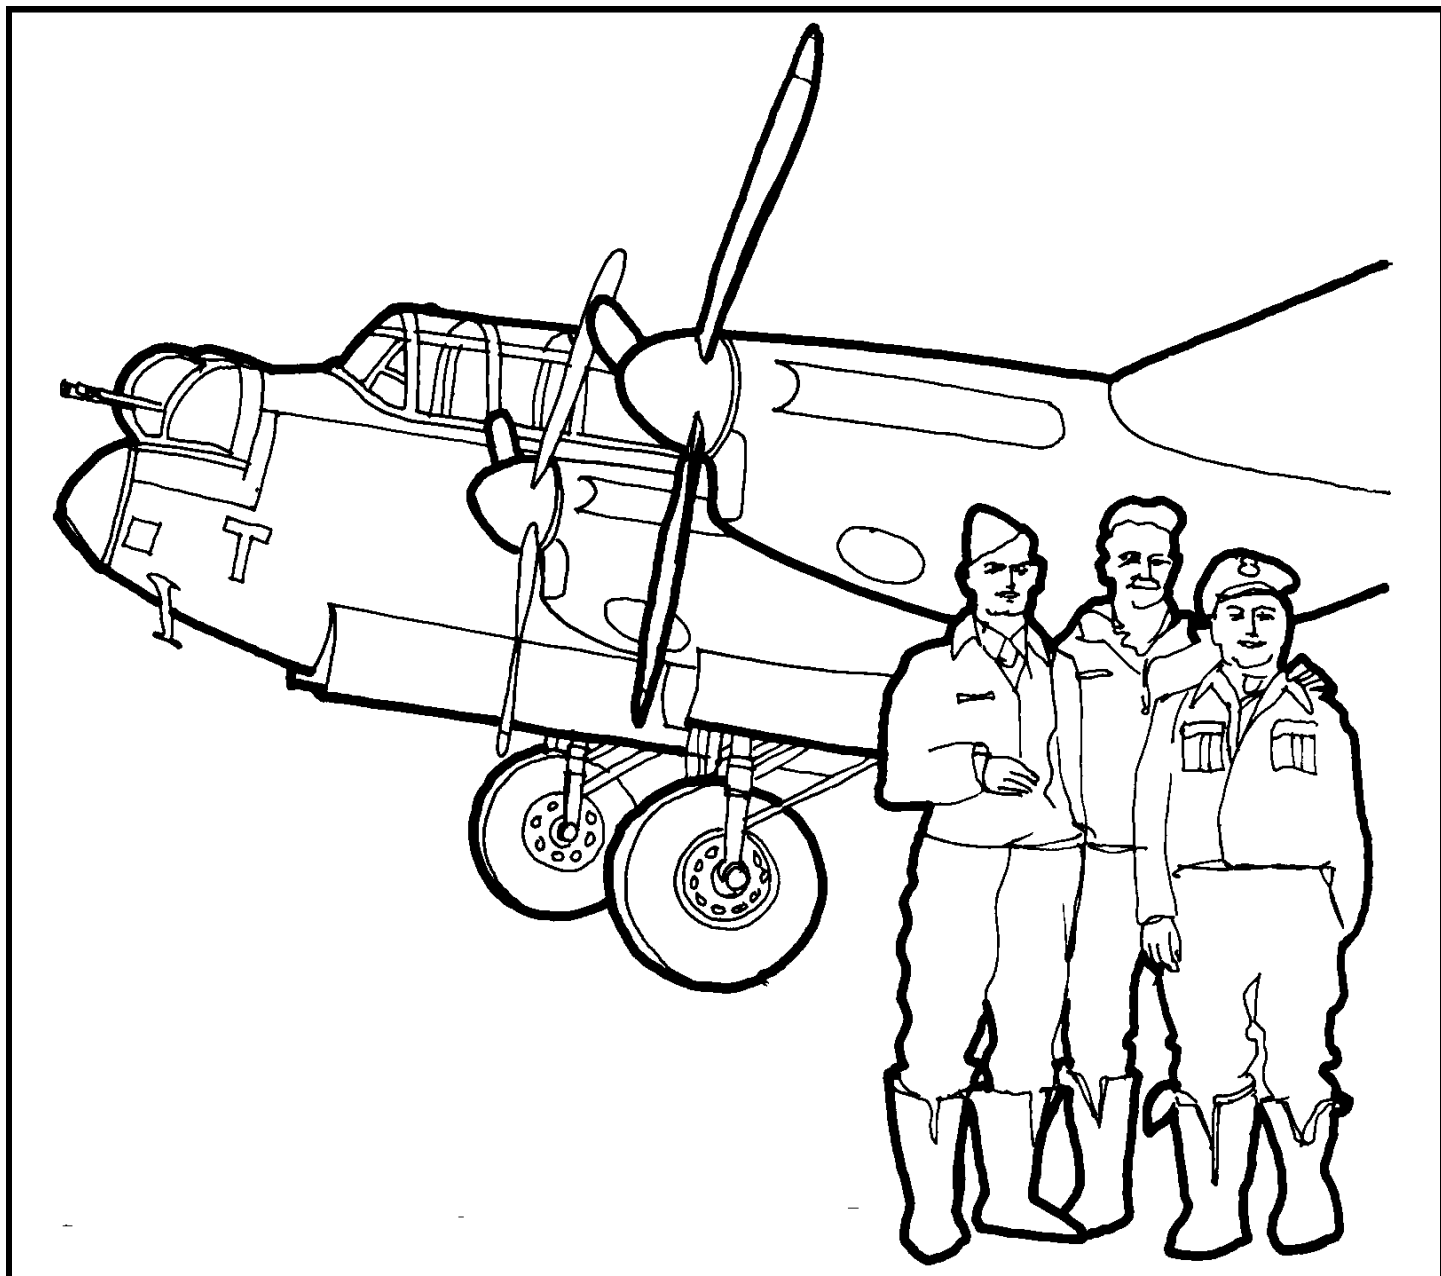

BOMBER COMMAND MUSEUM OF CANADA

COLOURING BOOK

Lancaster Bomber on display at the museum

Lancasters on night operations

Ansons over southern Alberta

Recovering an Anson

CF-100 "Canuck" on display at the museum

Fairchild Cornell over the prairies

Lancaster Cockpit

Tiger Moth over Saskatchewan

94th

5446

Royal Canadian Air Force Lancaster on patrol during the 1950's

The museum's CF-100 flying during the 1960's

G 4496

Breaking up a Lancaster Bomber at Pearce, Alberta